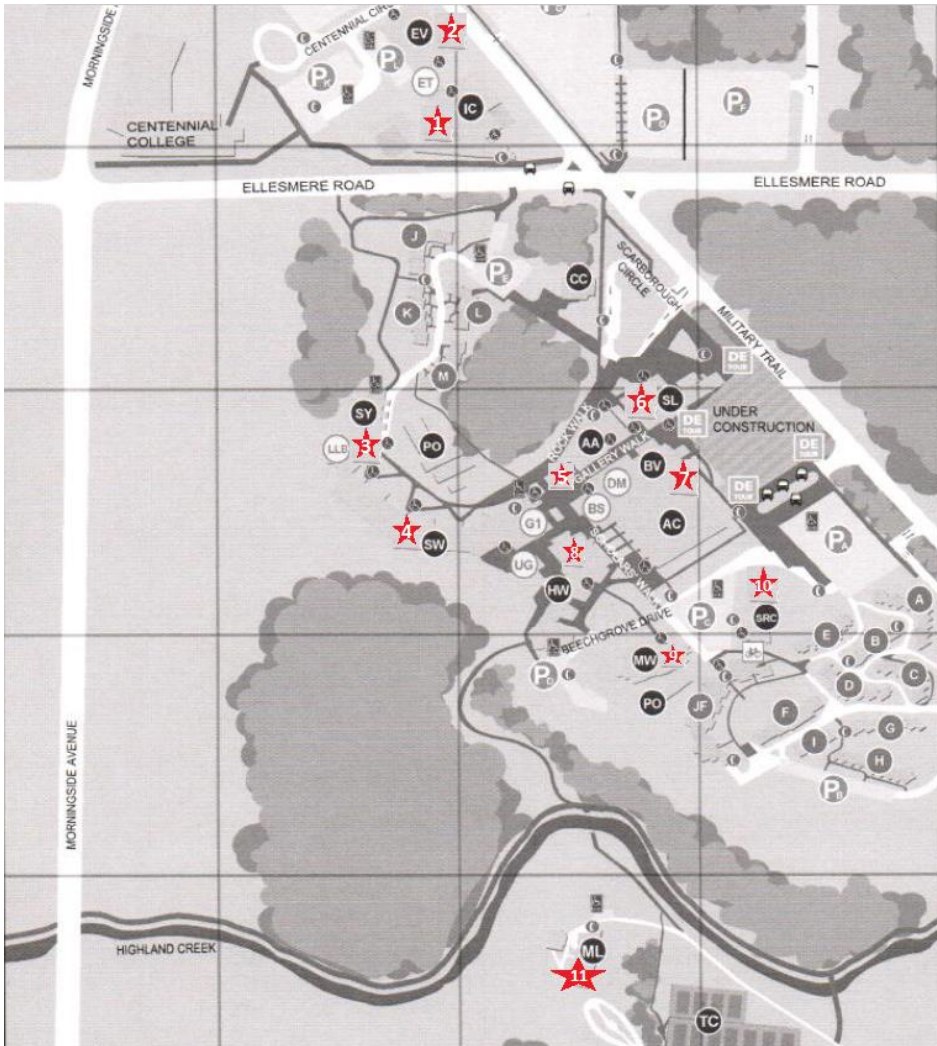

# University of Toronto Scarborough Environmental Health and Safety

University of Toronto Scarborough Campus Safety & Security bulletin board  
locations (see red stars on map):

## Legend

1. Instructional Centre (IC): Main floor-Wall across from La Prep
2. Environmental Science & Chemistry Building (ESCB)- North entrance foyer
3. Science Research Building (SY): Main floor- Corridor between main atrium and washrooms
4. Science Wing (SW): 3<sup>rd</sup> floor-Wall next to elevator #4
5. Arts and Administration Building (AA):Main floor Wall across from Registrar's Office
6. Student Centre (SL): Main floor-Wall next to the Dentistry Clinic
7. Bladen Wing (BV): 2<sup>nd</sup> floor-Wall between the male and female washrooms
8. Humanities Wing (HW): 2<sup>nd</sup> floor-Marketplace Cafeteria exit area
9. Social Science Building (MW): Main floor-Wall beside MW 140
10. Residence Centre SVC: Main floor Wall behind piano
11. Miller Lash House (MLH): 2<sup>nd</sup> floor Staff lunchroom