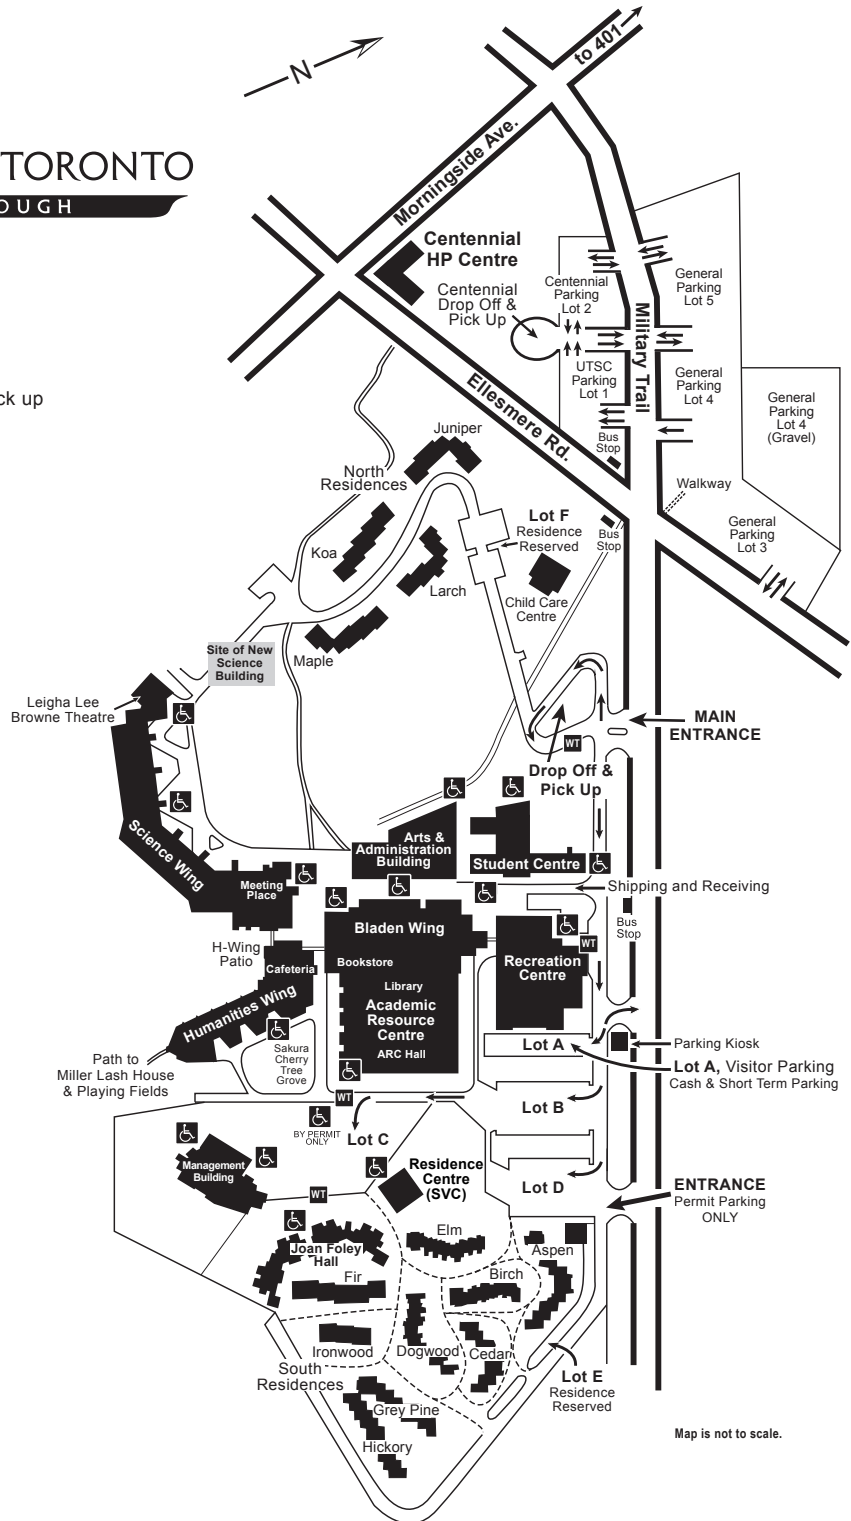

UNIVERSITY of TORONTO

SCARBOROUGH

Legend:

- Accessible Entrance
- Wheel Trans Drop-off/Pick up

Map is not to scale.